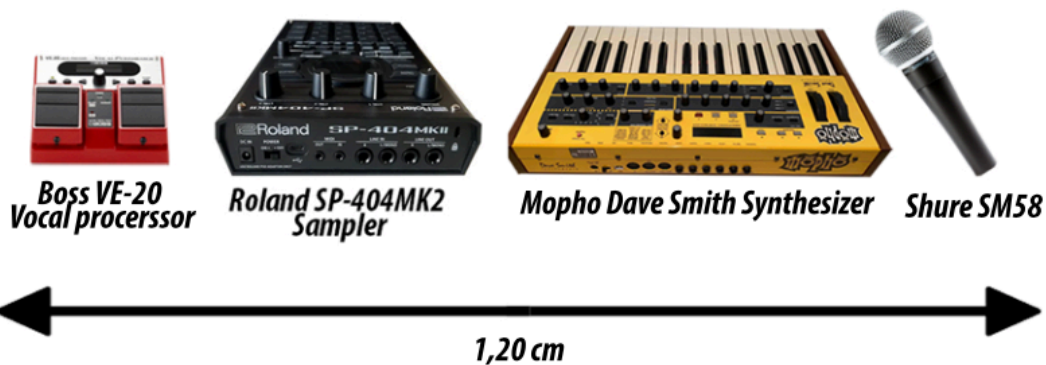

TECHNICAL RIDER ADRI VINCHIRA

What she brings:

- Roland SP-404MK2 Sampler
- Mopho Dave Smith Synthesizer
- Boss VE-20 Vocal Processor
- Shure SM 58 microphone
- Cables for her devices

What she needs:

- A sound check before doors open
- Sound system with suitable power for the venue
- 1 flat table, minimum 1,20 cm large
- A mixer with 6 channels minimum
- **Cables to be provided by the venue (stage → mixer):**
 - **4 x 1/4" TS (mono) cables**
 - 2 for Roland SP-404MK2 (Left & Right)
 - 2 for Mopho Synthesizer (Left & Right)
 - **1 x XLR cable** for Shure SM58 (vocals)

*(She brings short cables to connect her equipment on stage;
the venue provides the longer cable runs from stage to mixer.)*

Thanks for your help !
adrivinchira@gmail.com